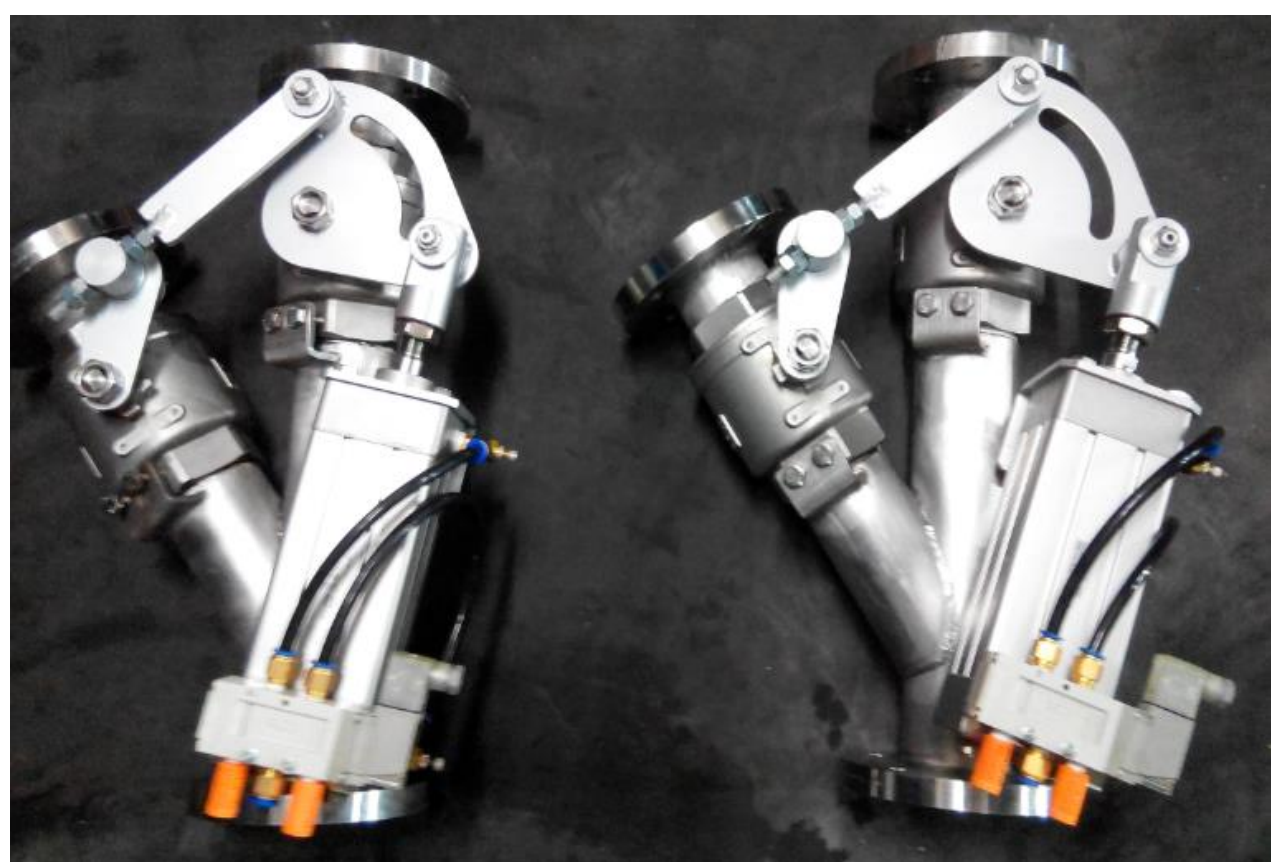

**TRTT PRODUCTION ACCESSORY FOR AIR BLOWER PACKAGE**

**ACOUSTIC ENCLOSURE FOR BLOWER PACKAGE**

**TRTT VALVE & EQUIPMENT FOR CONVEYING SYSTEMS**

**ROTARY VALVE**

**MANUAL SLIDE GATE VALVE**

**AUTOMATIC SLIDE GATE VALVE**

**DIVERTER VALVE**

**BRANCH DIVERTER VALVE**

**TRICKLE VALVE**

**FRESH AIR VALVE**

**AIR KNOCKER**

**PRESSURE RELIEF VALVE**

**DOUBLE FLAP VALVE**

**FEEDING GUN**