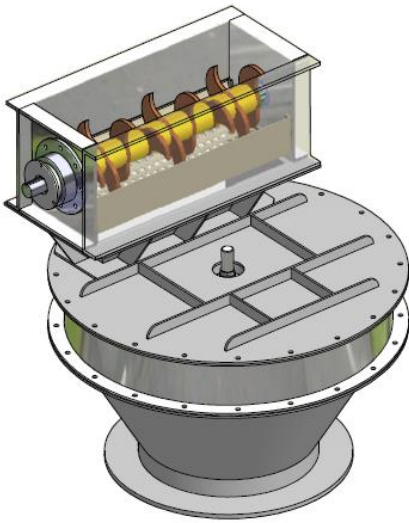

TR#DESIGN

บริษัท เทอร์เรค คอร์ปอเรชั่น จำกัด
THEREC
THEREC CORPORATION LTD.

Therec Corporation Ltd.

88 Karnjanapisek 4/2 Bangbon Bangkok 10150 Thailand

E-mail : sales@thereccorp.com

Website : www.thereccorp.com

Sale Office

Head office & Factory

Tel : 662 893 9004 (3lines) Fax : 662 893 9178