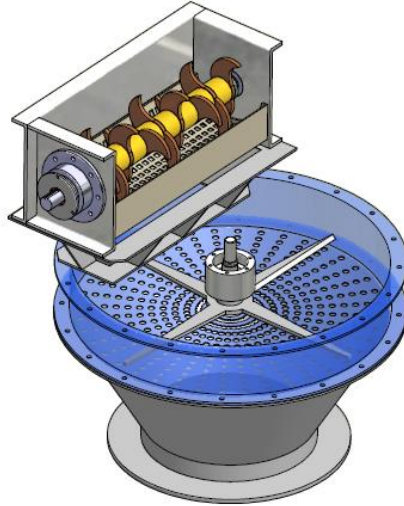

TR#DESIGN

บริษัท เทอร์เรค คอร์ปอเรชั่น จำกัด
THEREC
THEREC CORPORATION LTD.

Therec Corporation Ltd.

88 Karnjanapisek 4/2 Bangbon Bangkok 10150 Thailand

E-mail : sales@thereccorp.com

Website : www.thereccorp.com

Sale Office

Head office & Factory

Tel : 662 893 9004 (3lines) Fax : 662 893 9178