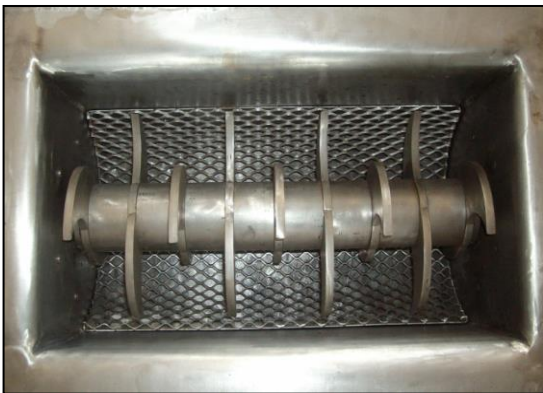

TR#DESIGN

บริษัท เทอร์เรค คอร์ปอเรชั่น จำกัด
THEREC
THEREC CORPORATION LTD.

Therec Corporation Ltd.

88 Karnjanapisek 4/2 Bangbon Bangkok 10150 Thailand

E-mail : sales@thereccorp.com

Website : www.thereccorp.com

Sale Office

Head office & Factory

Tel : 662 893 9004 (3lines) Fax : 662 893 9178