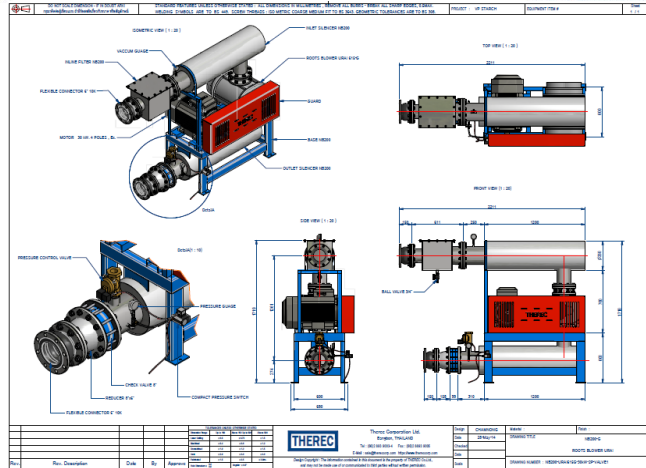

SERIES K-MS MOR

ATEX II 3G/D c T3/T125 VERSION

LATERAL CHANNEL BLOWER-EXHAUSTER

COMPANY WITH QUALITY MANAGEMENT SYSTEM CERTIFIED BY DNV = ISO 9001:2008 =

CA/ATEX

CMA/ATEX

HCT/ATEX

EEEx "e" marcado: II 2 G. EEEx e
EEEx "d" marcado: II 2 G. EEEx d
Organismo notificado: L.O.M.
Nº de identificación: LOM3ATEX0147

Girante con palette a profilo alare
Heliflow impeller

Peripheral Toroidal Blower

Ex

Nota / Note:
Disponibile anche in esecuzione per Zone 1 e 2, 21 e 22 della Direttiva Europea 94/9/CE (ATEX).
Also manufactured in conformity to the requirements of the European Directive 94/9/EC (ATEX) for Zones 1 and 2, 21 and 22.

DRESSER **Roots**
The *Original* Roots Blower

U-rai G small gas blower

ATEX Conformity Certificate

Various Type of Engineering Package with Electrical Control system
Total Service in Installation, and Commissioning Work