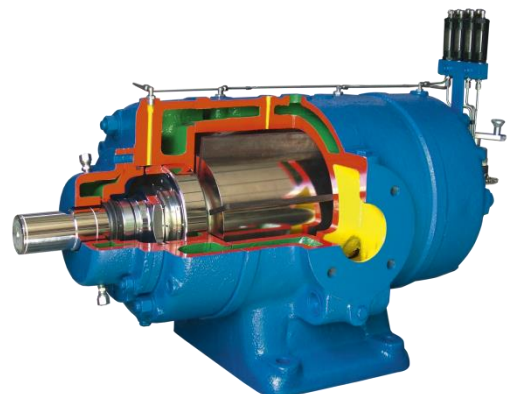

Ex

Nota / Note:
Disponibile anche in esecuzione per Zone 1 e 2, 21 e 22 della Direttiva Europea 94/9/CE (ATEX).
Also manufactured in conformity to the requirements of the European Directive 94/9/EC (ATEX) for Zones 1 and 2, 21 and 22.

Sliding Vane Gas Compressor