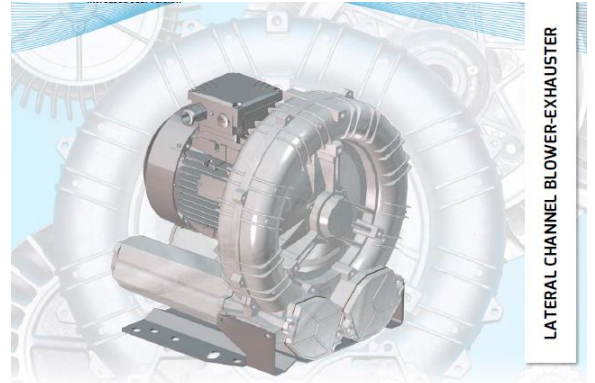

SERIES K-MS MOR

ATEX II 3G/D c T3/T125 VERSION