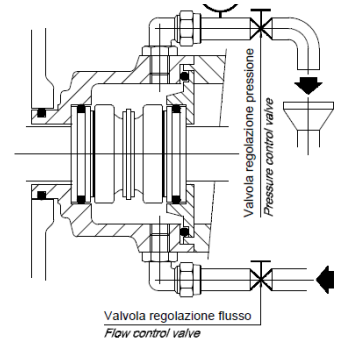

THEREC CORPORATION LTD.

The Explosion Proof Solution for Gas & Dust Handling Process.

High Pressure Blower & Accessories

Side Channel / Ring / Regenerative Blower

SERIES K-MS MOR

ATEX II 3G/D c T3/T125 VERSION

CA/ATEX

EEEx "e" marcado: II 2 G. EEEx e
EEEx "d" marcado: II 2 G. EEEx d
Organismo notificado: L.O.M.
Nº de identificación: LOM3ATEX0147

www.thereccorp.com