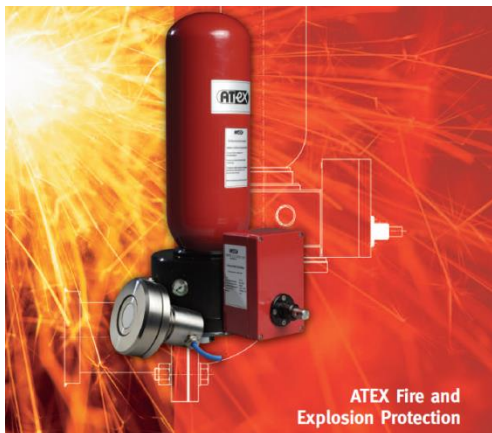

www.thereccorp.com

Multi Stage Air & Gas Centrifugal Blower

Centrifugal Blower

CENTRIFUGAL FANS, MCF Series, for AIR, for BIOGAS and NATURAL GAS in conformity with 94/9/EC Directive (ATEX)

Turbotron

Due canali in parallelo
Two channels in parallel

Sliding Vane Gas Compressor

Bursting panel

Bursting sensor

Flame Arrestor

Explosion Suppression System

Explosion Protection Suppression Systems

Explosion Isolation Valve

RAM GJ medium gas blower