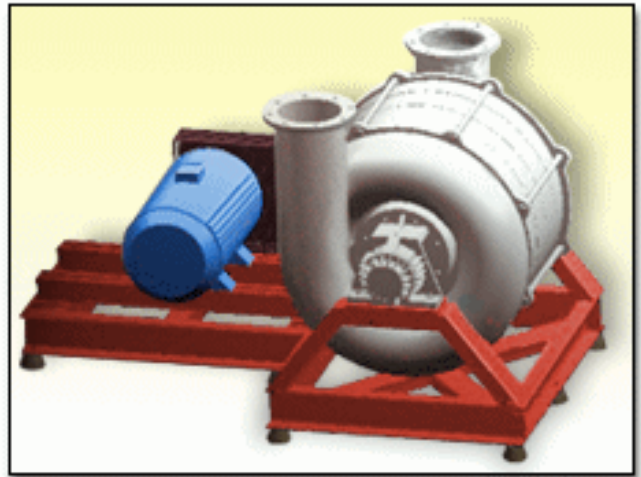

Multi Stage Air & Gas Centrifugal Blower