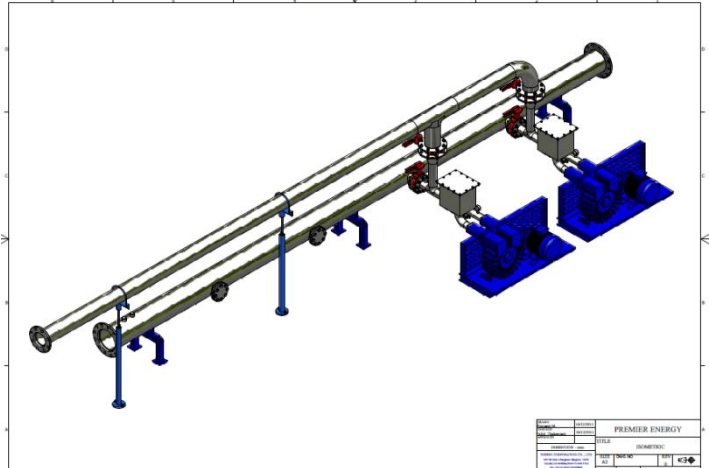

DRESSER **Roots**
The *Original* Roots Blower

U-rai G small gas blower

ATEX Conformity Certificate

Various Type of Engineering Package with Electrical Control system
Total Service in Installation, and Commissioning Work