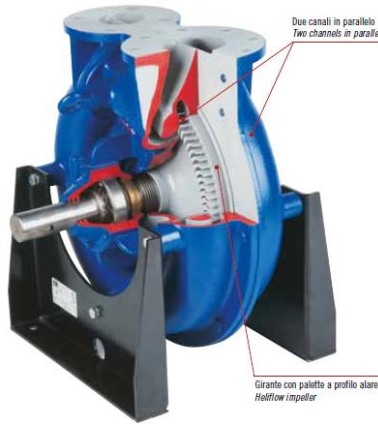

Centrifugal Blower

CENTRIFUGAL FANS, MCF Series, for AIR, for BIOGAS and NATURAL GAS in conformity with 94/9/EC Directive (ATEX)

Turbotron