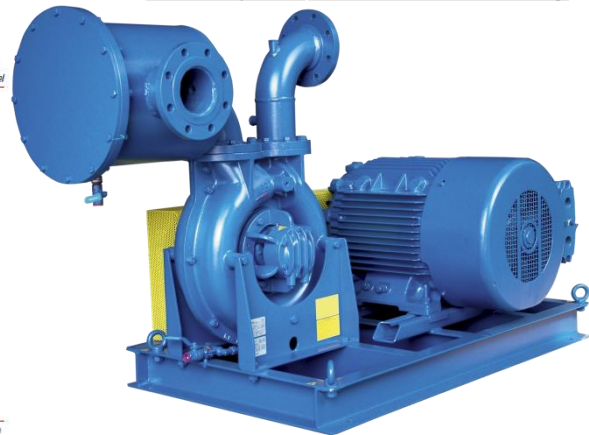

Centrifugal Blower

CENTRIFUGAL FANS, MCF Series, for AIR, for BIOGAS and NATURAL GAS in conformity with 94/9/EC Directive (ATEX)

Turbotron

Peripheral Toroidal Blower