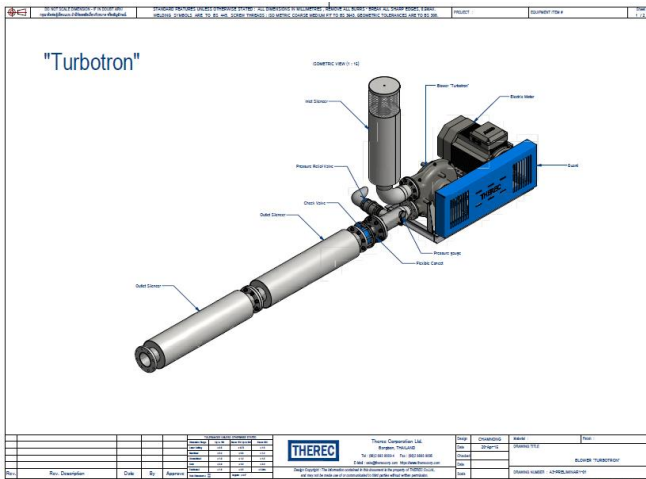

SERIES K-MS MOR

ATEX II 3G/D c T3/T125 VERSION

LATERAL CHANNEL BLOWER-EXHAUSTER

COMPANY WITH QUALITY MANAGEMENT SYSTEM CERTIFIED BY DNV = ISO 9001:2008 =

CA/ATEX

CMA/ATEX

HCT/ATEX

EEEx "e" marcado: II 2 G. EEEx e
EEEx "d" marcado: II 2 G. EEEx d
Organismo notificado: L.O.M.
Nº de identificación: LOM3ATEX0147

www.thereccorp.com

Multi Stage Air & Gas Centrifugal Blower

Centrifugal Blower

CENTRIFUGAL FANS, MCF Series, for AIR, for BIOGAS and NATURAL GAS in conformity with 94/9/EC Directive (ATEX)

Turbotron

Due canali in parallelo
Two channels in parallel

Girante con palette a profilo alare
Heliflow impeller

Peripheral Toroidal Blower

Ex

Nota / Note:
Disponibile anche in esecuzione per Zone 1 e 2, 21 e 22 della Direttiva Europea 94/9/CE (ATEX).
Also manufactured in conformity to the requirements of the European Directive 94/9/EC (ATEX) for Zones 1 and 2, 21 and 22.

DRESSER **Roots**
The *Original* Roots Blower

U-rai G small gas blower

ATEX Conformity Certificate

Various Type of Engineering Package with Electrical Control system
Total Service in Installation, and Commissioning Work