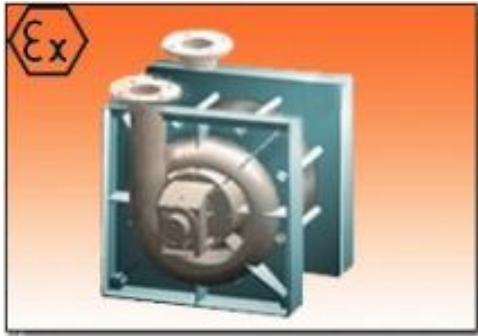

Multi Stage Air & Gas Centrifugal Blower