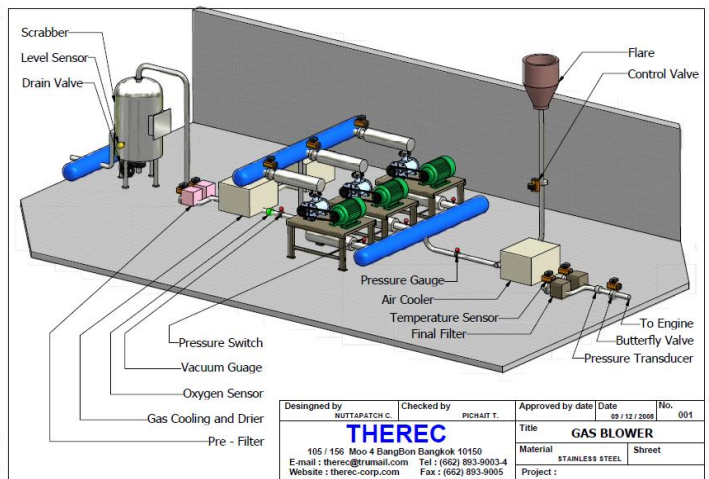

DRESSER **Roots**
The *Original* Roots Blower

U-rai G small gas blower

ATEX Conformity Certificate

Various Type of Engineering Package with Electrical Control system
Total Service in Installation, and Commissioning Work