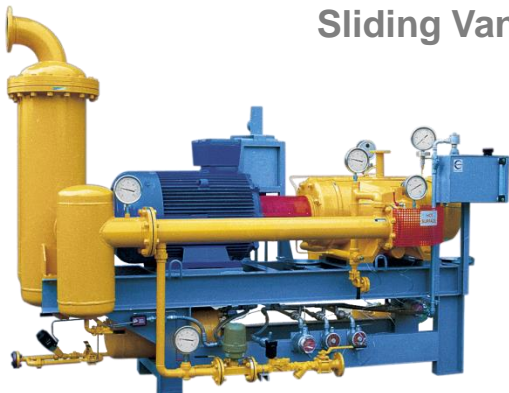

Bursting panel

Ex

Nota / Note:
Disponibile anche in esecuzione per Zone 1 e 2, 21 e 22 della Direttiva Europea 94/9/CE (ATEX).
Also manufactured in conformity to the requirements of the European Directive 94/9/EC (ATEX) for Zones 1 and 2, 21 and 22.

Sliding Vane Gas Compressor